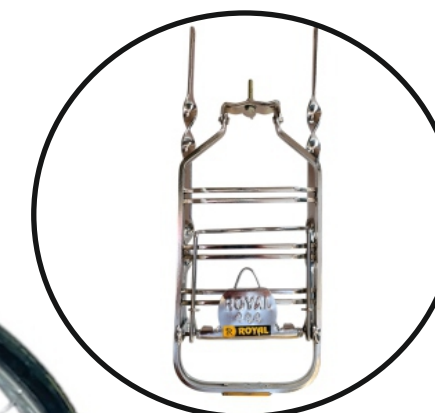

SUPER MASTER 20 SINGLE BAR

AVAILABLE COLORS

- **FRAME**
  SINGLE BAR
- **FORK**
  PH TYPE
- **TYRE**
  26X1.50
  NYLON TYRE
  MOLDED TUBE
- **HANDLE**
  PH TYPE
  WITH FINGER
  MOLDED GRIP
- **CARRIER**
  DOUBLE BODY
  CARRIER
  WITH CHROME
  POLISH
- **SADDLE**
  PVC TOP
  WITH SPRING
  & ZP CLAMP
- **HUB**
  REAR & FRONT
  40X40
- **SPOKES**
  13G HIGH
  CHROME POLISH
- **BREAK**
  PH TYPE
  WITH RICKSHAW
  CLIP

- **RB**
- **BLACK**
- **ROYAL BLUE**
- **LASER RED**
- **LASER BLUE**

**ALSO AVAILABLE IN
TERRAIN CARRIER**